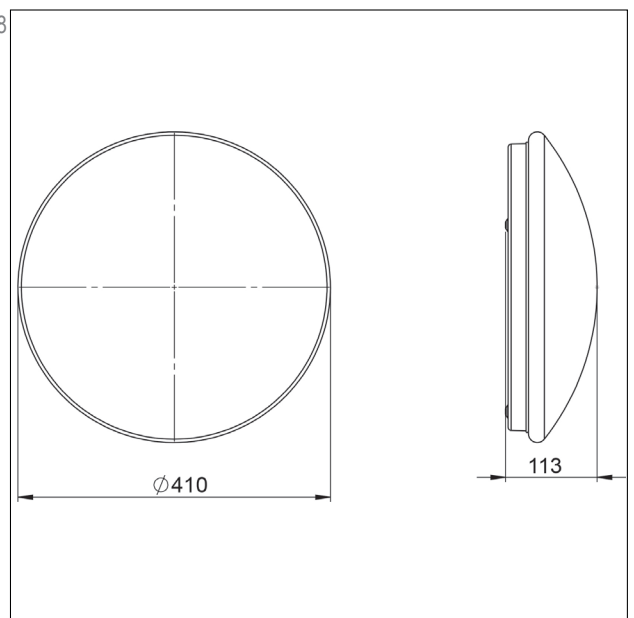

Material:

- housing: aluminum
- color: high gloss, grained
- cover: PMMA, opal