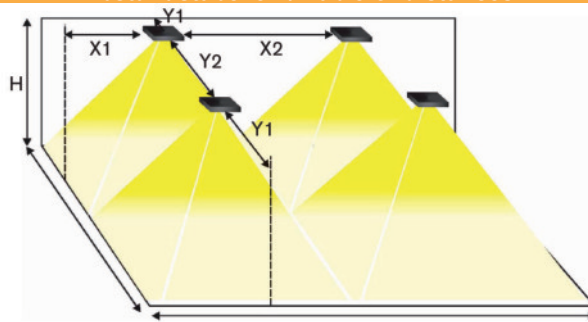

Zentrale Versorgung							central supply	
Artikel-Nr. Article No.	Montageart Mounting	Betriebsspannung Operating voltage	Leistung Output	Leuchtmittel Lamp	Lichtfarbe Luminous color	Lichtstrom Light flux	Abmessungen (L x B x C x LA) Dimensions (L x B x C x LA)	
BL 582 932	Wand-/Deckenaufbau wall-/ceiling mounted	230 V AC / 170-260 V DC	32 W	LED	4000K	4500 lm	1275 x 96 x 85 x 800 mm	
BL 582 940			40 W			5500 lm	1585 x 96 x 85 x 1100 mm	

Zentrale Versorgung mit integriertem Mischbetriebsbaustein							central supply with integrated mixed operation module	
Artikel-Nr. Article No.	Montageart Mounting	Betriebsspannung Operating voltage	Leistung Output	Leuchtmittel Lamp	Lichtfarbe Luminous color	Lichtstrom Light flux	Abmessungen (L x B x C x LA) Dimensions (L x B x C x LA)	
BL 582 832	Wand-/Deckenaufbau wall-/ceiling mounted	230 V AC / 170-260 V DC	32 W	LED	4000K	4500 lm	1275 x 96 x 85 x 800 mm	
BL 582 840			40 W			5500 lm	1585 x 96 x 85 x 1100 mm	

Abstandstabellen / Table of distances

Fluchtweg-/Anti-Panik-Beleuchtung - 1-LUX-Level - Escape-Route-/Anti-Panic-Lighting FL-LUX STANDARD, AUTOTEST, 4500 lm									
Höhe Height	H	Abstand Distance	X1	Abstand Distance	X2	Abstand Distance	Y1	Abstand Distance	Y2
2,50 m		4,30 m		10,80 m		4,40 m		11,00 m	
3,00 m		4,60 m		11,50 m		4,70 m		11,90 m	
3,50 m		4,80 m		12,20 m		5,00 m		12,60 m	
4,00 m		5,00 m		12,80 m		5,20 m		13,30 m	
4,50 m		5,20 m		13,30 m		5,30 m		13,80 m	
5,00 m		5,30 m		13,70 m		5,40 m		14,30 m	
5,50 m		5,30 m		14,10 m		5,40 m		14,60 m	
6,00 m		5,30 m		14,50 m		5,40 m		14,90 m	
7,00 m		5,20 m		15,00 m		5,30 m		15,30 m	
8,00 m		4,80 m		15,20 m		4,90 m		15,40 m	
9,00 m		4,00 m		15,10 m		4,20 m		15,30 m	
10,00 m		3,00 m		14,60 m		3,20 m		14,90 m	
11,00 m		3,00 m		13,90 m		3,00 m		14,20 m	
12,00 m		-		-		-		-	

Fluchtweg-/Anti-Panik-Beleuchtung - 1-LUX-Level - Escape-Route-/Anti-Panic-Lighting FL-LUX STANDARD, Zentrale Versorgung, 4500 lm									
Höhe Height	H	Abstand Distance	X1	Abstand Distance	X2	Abstand Distance	Y1	Abstand Distance	Y2
2,50 m		8,80 m		21,50 m		8,30 m		19,90 m	
3,00 m		9,50 m		23,30 m		9,10 m		21,80 m	
3,50 m		10,10 m		24,80 m		9,80 m		23,60 m	
4,00 m		10,60 m		26,30 m		10,50 m		25,20 m	
4,50 m		11,10 m		27,60 m		11,00 m		26,70 m	
5,00 m		11,60 m		28,80 m		11,60 m		28,10 m	
5,50 m		12,00 m		29,90 m		12,10 m		29,30 m	
6,00 m		12,30 m		30,90 m		12,50 m		30,50 m	
8,00 m		13,60 m		34,30 m		14,00 m		34,70 m	
10,00 m		14,60 m		37,10 m		15,20 m		38,00 m	
12,00 m		15,50 m		39,40 m		16,00 m		40,70 m	
14,00 m		16,20 m		41,40 m		16,50 m		42,90 m	
16,00 m		16,60 m		43,20 m		16,80 m		44,60 m	
18,00 m		16,80 m		44,70 m		16,80 m		45,90 m	

Fluchtweg-/Anti-Panik-Beleuchtung - 1-LUX-Level - Escape-Route-/Anti-Panic-Lighting FL-LUX STANDARD, AUTOTEST, 5500 lm									
Höhe Height	H	Abstand Distance	X1	Abstand Distance	X2	Abstand Distance	Y1	Abstand Distance	Y2
2,50 m		4,30 m		10,90 m		4,30 m		10,50 m	
3,00 m		4,60 m		11,70 m		4,60 m		11,40 m	
3,50 m		4,90 m		12,40 m		4,80 m		12,20 m	
4,00 m		5,10 m		13,00 m		5,00 m		12,80 m	
4,50 m		5,30 m		13,50 m		5,20 m		13,30 m	
5,00 m		5,40 m		14,00 m		5,30 m		13,80 m	
5,50 m		5,50 m		14,50 m		5,30 m		14,60 m	
6,00 m		5,50 m		14,90 m		5,30 m		14,90 m	
7,00 m		5,40 m		15,40 m		5,20 m		15,30 m	
8,00 m		5,00 m		15,70 m		4,90 m		15,40 m	
9,00 m		4,40 m		15,60 m		4,40 m		15,30 m	
10,00 m		3,30 m		15,20 m		3,50 m		14,90 m	
11,00 m		3,00 m		14,40 m		3,00 m		14,20 m	
12,00 m		-		-		-		-	

Fluchtweg-/Anti-Panik-Beleuchtung - 1-LUX-Level - Escape-Route-/Anti-Panic-Lighting FL-LUX STANDARD, Zentrale Versorgung, 5500 lm									
Höhe Height	H	Abstand Distance	X1	Abstand Distance	X2	Abstand Distance	Y1	Abstand Distance	Y2
2,50 m		9,10 m		22,40 m		8,90 m		21,30 m	
3,00 m		9,90 m		24,20 m		9,70 m		23,30 m	
3,50 m		10,50 m		25,90 m		10,50 m		25,20 m	
4,00 m		11,10 m		27,40 m		11,20 m		26,90 m	
4,50 m		11,60 m		28,80 m		11,80 m		28,50 m	
5,00 m		12,10 m		30,00 m		12,40 m		30,00 m	
5,50 m		12,50 m		31,20 m		12,90 m		31,40 m	
6,00 m		12,90 m		32,30 m		13,40 m		32,70 m	
8,00 m		14,30 m		35,90 m		15,10 m		37,20 m	
10,00 m		15,50 m		38,90 m		16,40 m		40,80 m	
12,00 m		16,50 m		41,40 m		17,30 m		43,80 m	
14,00 m		17,30 m		43,70 m		18,00 m		46,20 m	
16,00 m		17,90 m		45,80 m		18,40 m		48,20 m	
18,00 m		18,20 m		47,60 m		18,60 m		49,80 m