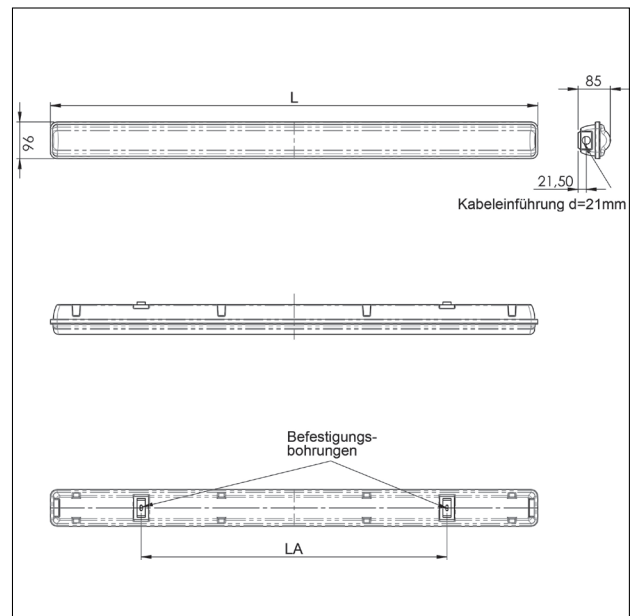

Product details:

- automatic test function AUTOTEST, status monitor with 1x multi-color LED, inclusive test button
- switchable from maintained mode to non-maintained mode
- suitable for use in central battery systems, optionally with a reduced luminous flux in emergency mode to optimize the performance of the central battery system
- high-quality plastic housing made of age-resistant polycarbonate
- universal mounting on wall-/ceiling through enclosed mounting material
- tool-free opening of the lamp through stainless steel closing clips
- energy-efficient with a light output of at least 130 lumens / watt
- high quality LED modules according to current ZHAGA standard
- use in parking areas, underground garages, basements, warehouses and industrial plants
- in accordance with DIN EN 60598-2-22, EN 1838, EN 62034 and DIN VDE 0108

Material:

- Gehäuse: Polycarbonat, schlagfest (IK 08)
- Farbe: RAL 7035 (lichtgrau)
- Abdeckung: Polycarbonat, klar, strukturiert
- Reflektor: Stahl, werkzeuglos zu entnehmen
- Verschlussklammern: Edelstahl

Material:

- housing: polycarbonate, impact-resistant (IK 08)
- color: RAL 7035 (light gray)
- cover: polycarbonate, clear, structured
- reflector: steel, removable without tools
- closing clips: stainless steel

Zentrale Versorgung							central supply	
Artikel-Nr. Article No.	Montageart Mounting	Betriebsspannung Operating voltage	Leistung Output	Leuchtmittel Lamp	Lichtfarbe Luminous color	Lichtstrom Light flux	Abmessungen (L x B x C x LA) Dimensions (L x B x C x LA)	
BL 582 932	Wand-/Deckenaufbau wall-/ceiling mounted	230 V AC / 170-260 V DC	32 W	LED	4000K	4500 lm	1275 x 96 x 85 x 800 mm	
BL 582 940			40 W			5500 lm	1585 x 96 x 85 x 1100 mm	