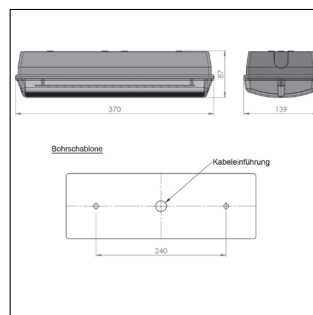

V-LUX CLASSIC

ClassicLine

IP 66 / IK 08

Sicherheits-/Rettungszeichenleuchte in IP 66 Safety luminaire and emergency exit sign in IP 66

Produktmerkmale:

- automatische Testfunktion AUTOTEST, Signalisierung über 1x mehrfarbige LED, inklusive Prüftaster
- von Dauer- auf Bereitschaftsschaltung umschaltbar
- inklusive 1x Standardsatz-Hinweisschilder (Notausgang, Rettungsweg rechts, Rettungsweg links) gemäß DIN EN ISO 7010
- Montage der Piktogramme auf der Polycarbonat-Abdeckung (PVC-Folie, selbstklebend)
- inklusive Reflektor aus Aluminium für eine sehr gute Lichtverteilung
- vandalensicher durch sehr schlagfestes Polycarbonatgehäuse
- Betriebsspannung für Zentrale Versorgung auf Anfrage in Sonderspannungen verfügbar
- Einsatz in Versammlungsstätten, Universitäten, Fußballstadien, Bürogebäuden, Geschäften, Banken, Einkaufszentren, Schwimmbäder, Schulen und Krankenhäusern
- gemäß DIN EN 60598-2-22, EN 1838, EN 62034 und DIN VDE 0108

Product details:

- automatic test function AUTOTEST, status monitor with 1x multi-color LED, inclusive test button
- switchable from maintained mode to non-maintained mode
- inclusive 1x standard set emergency signs (emergency exit, escape route right, escape route left) according to DIN EN ISO 7010
- installation of pictograms on the polycarbonate cover (PVC-film, self-adhesive)
- vandal resistant by high impact resistant polycarbonate housing
- operating voltage for central supply available on request in special voltages
- use in venues, universities, football stadiums, office buildings, stores, banks, shopping malls, swimming bath, schools and hospitals
- in accordance with DIN EN 60598-2-22, EN 1838, EN 62034 and DIN VDE 0108

Material: