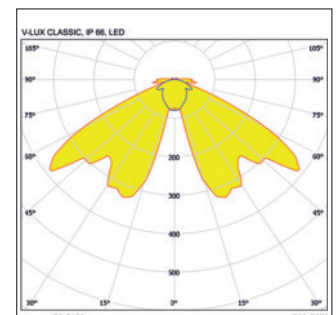

V-LUX CLASSIC

ClassicLine

IP 66 / IK 08

Sicherheits-/Rettungszeichenleuchte in IP 66 Safety luminaire and emergency exit sign in IP 66

Produktmerkmale:

- automatische Testfunktion AUTOTEST, Signalisierung über 1x mehrfarbige LED, inklusive Prüftaster
- von Dauer- auf Bereitschaftsschaltung umschaltbar
- inklusive 1x Standardsatz-Hinweisschilder (Notausgang, Rettungsweg rechts, Rettungsweg links) gemäß DIN EN ISO 7010
- Montage der Piktogramme auf der Polycarbonat-Abdeckung (PVC-Folie, selbstklebend)
- inklusive Reflektor aus Aluminium für eine sehr gute Lichtverteilung
- vandalensicher durch sehr schlagfestes Polycarbonatgehäuse
- Betriebsspannung für Zentrale Versorgung auf Anfrage in Sonderspannungen verfügbar
- Einsatz in Versammlungsstätten, Universitäten, Fußballstadien, Bürogebäuden, Geschäften, Banken, Einkaufszentren, Schwimmbäder, Schulen und Krankenhäusern
- gemäß DIN EN 60598-2-22, EN 1838, EN 62034 und DIN VDE 0108

Product details:

- automatic test function AUTOTEST, status monitor with 1x multi-color LED, inclusive test button
- switchable from maintained mode to non-maintained mode
- inclusive 1x standard set emergency signs (emergency exit, escape route right, escape route left) according to DIN EN ISO 7010
- installation of pictograms on the polycarbonate cover (PVC-film, self-adhesive)
- vandal resistant by high impact resistant polycarbonate housing
- operating voltage for central supply available on request in special voltages
- use in venues, universities, football stadiums, office buildings, stores, banks, shopping malls, swimming bath, schools and hospitals
- in accordance with DIN EN 60598-2-22, EN 1838, EN 62034 and DIN VDE 0108

Material: