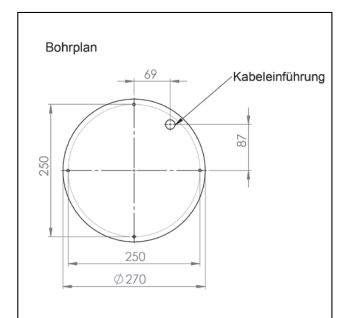

Material:

- housing: aluminum
- color: RAL 9005 (black)
- cover: polycarbonate, opal