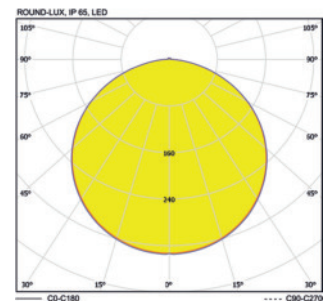

Material:

- housing: aluminum
- color: RAL 9005 (black)
- cover: polycarbonate, opal